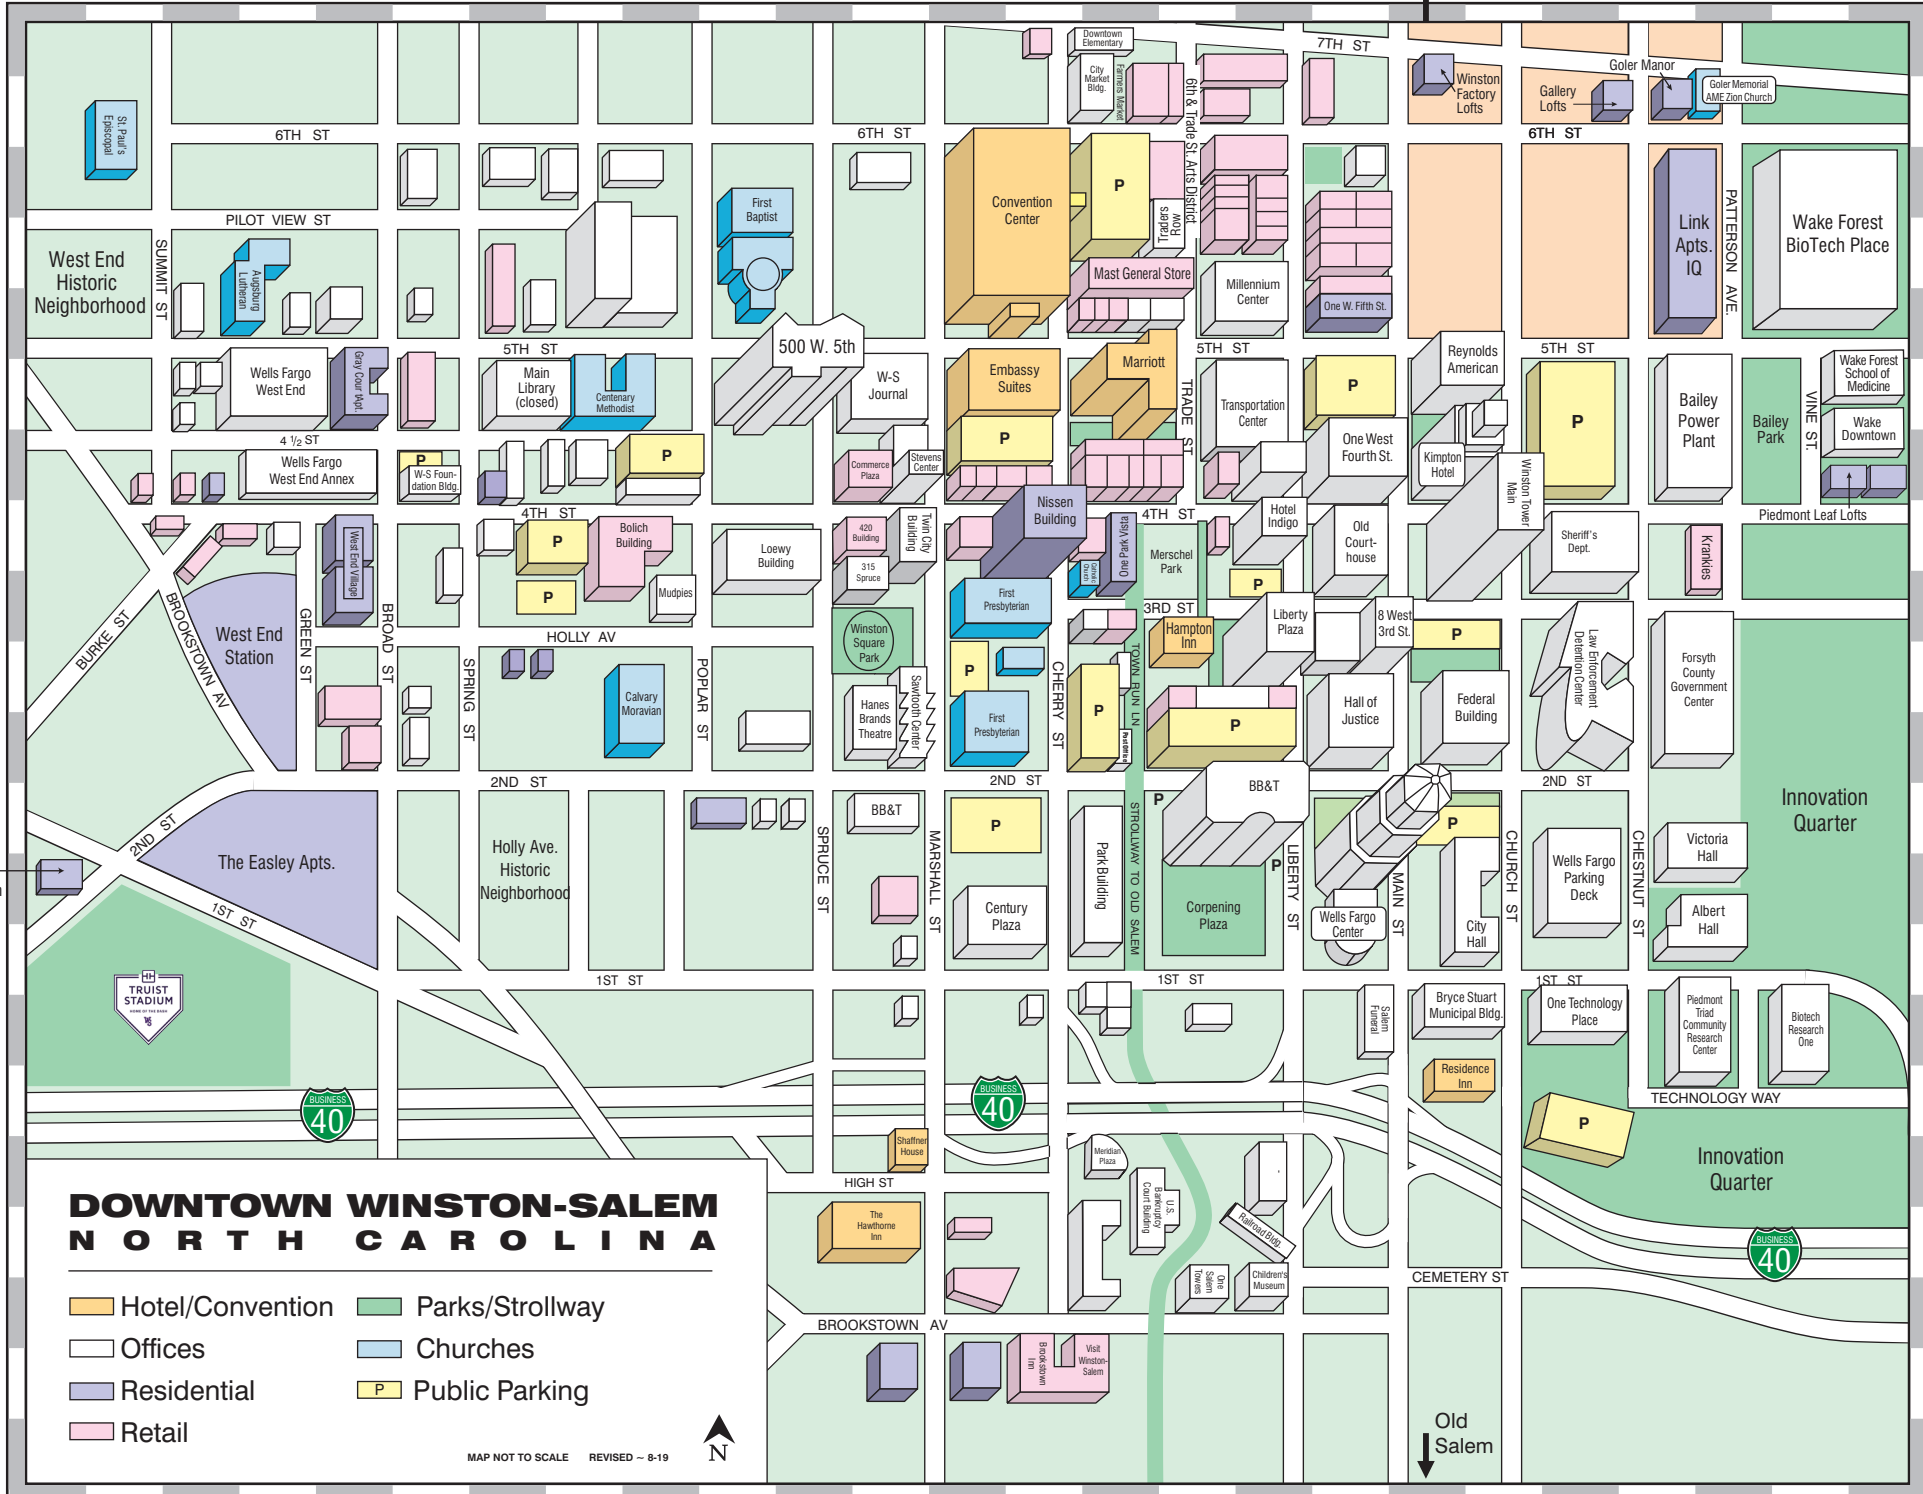

Industry Hill

DOWNTOWN WINSTON-SALEM NORTH CAROLINA

- Hotel/Convention
- Parks/Strollway
- Offices
- Churches
- Residential
- Retail
- P Public Parking

MAP NOT TO SCALE REVISED ~ 8-19

Link Apts.
Brookstown

Old Salem